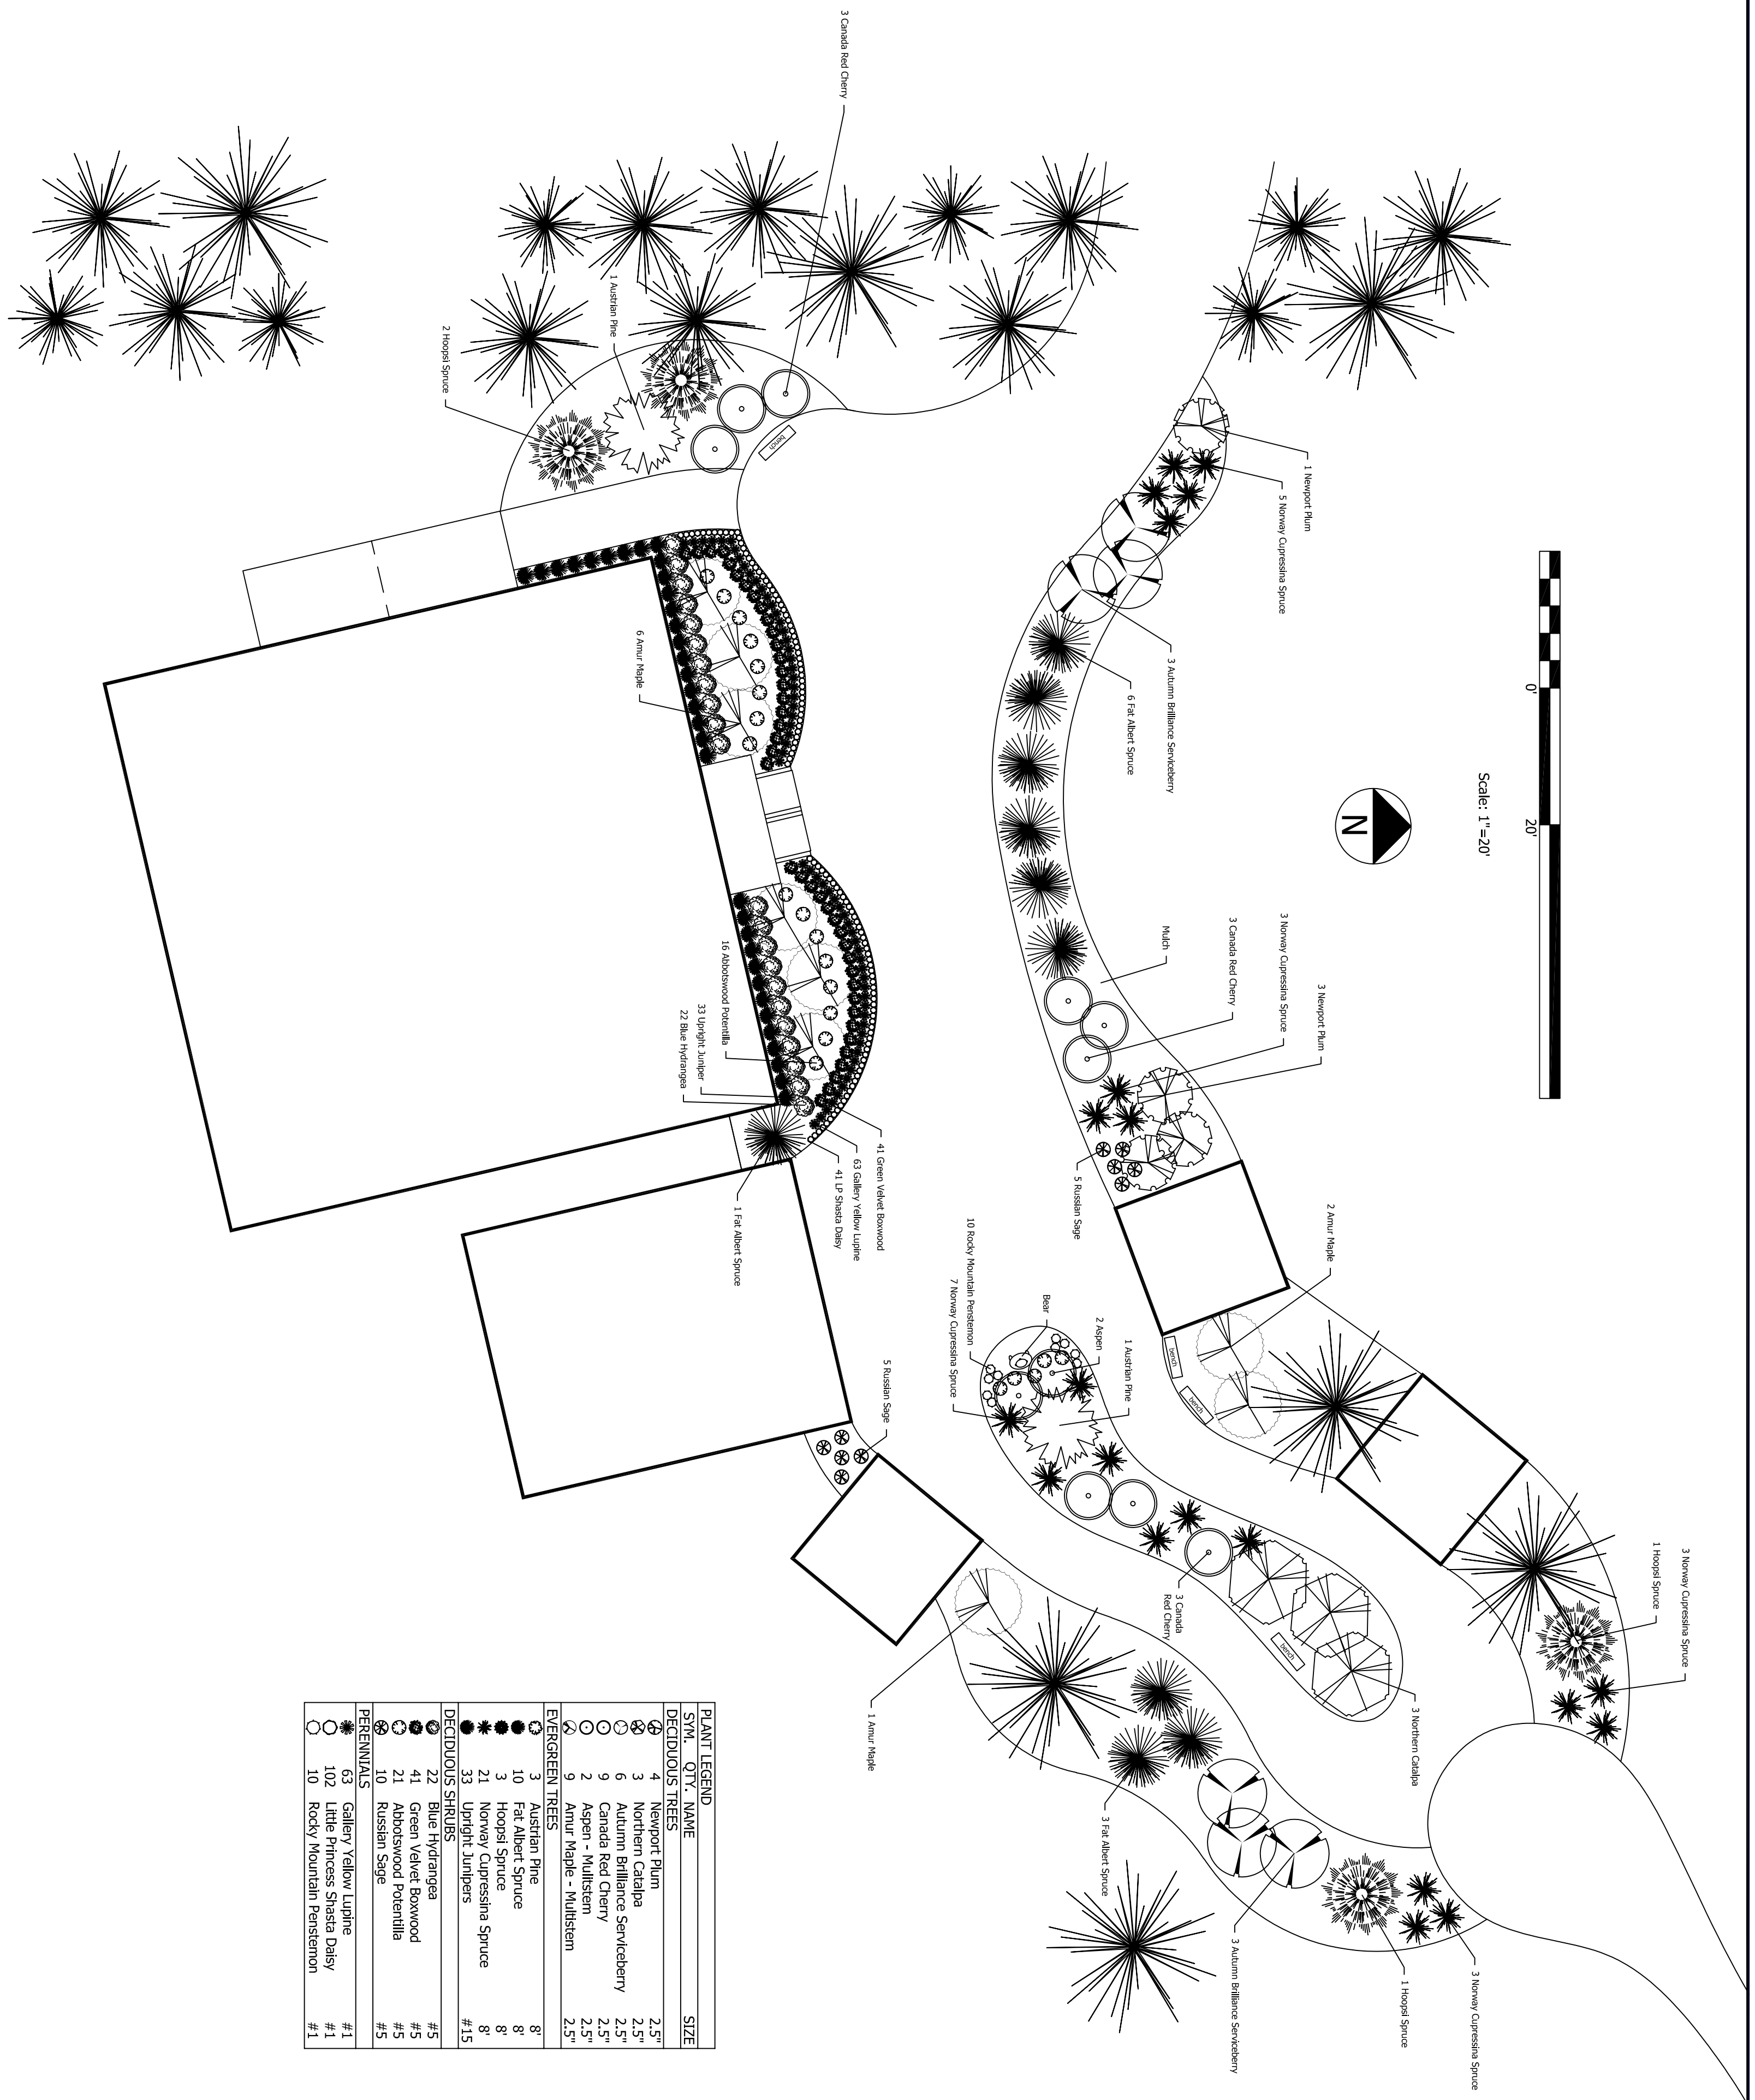

Scale: 1" = 20'

| PLANT LEGEND | | |
|-------------------------|------|-------------------------------------|
| SYM. | QTY. | NAME |
| DECIDUOUS TREES | | |
| ☐ | 4 | Newport Plum 2.5" |
| ☐ | 3 | Northern Catalpa 2.5" |
| ☐ | 6 | Autumn Brilliance Serviceberry 2.5" |
| ☐ | 9 | Canada Red Cherry 2.5" |
| ☐ | 2 | Aspen - Multistem 2.5" |
| ☐ | 9 | Amur Maple - Multistem 2.5" |
| EVERGREEN TREES | | |
| ⊙ | 3 | Austrian Pine 8' |
| ⊙ | 10 | Fat Albert Spruce 8' |
| ⊙ | 3 | Hoopst Spruce 8' |
| ⊙ | 21 | Norway Cupressina Spruce 8' |
| ⊙ | 33 | Upright Junipers #15 |
| DECIDUOUS SHRUBS | | |
| ⊙ | 22 | Blue Hydrangea #5 |
| ⊙ | 41 | Green Velvet Boxwood #5 |
| ⊙ | 21 | Abbotswood Potentilla #5 |
| ⊙ | 10 | Russian Sage #5 |
| PERENNIALS | | |
| ⊙ | 63 | Gallery Yellow Lupine #1 |
| ⊙ | 102 | Little Princess Shasta Daisy #1 |
| ⊙ | 10 | Rocky Mountain Penstemon #1 |

US Senior Open
 Broadmoor Golf Course
 Colorado Springs, Colorado 80906