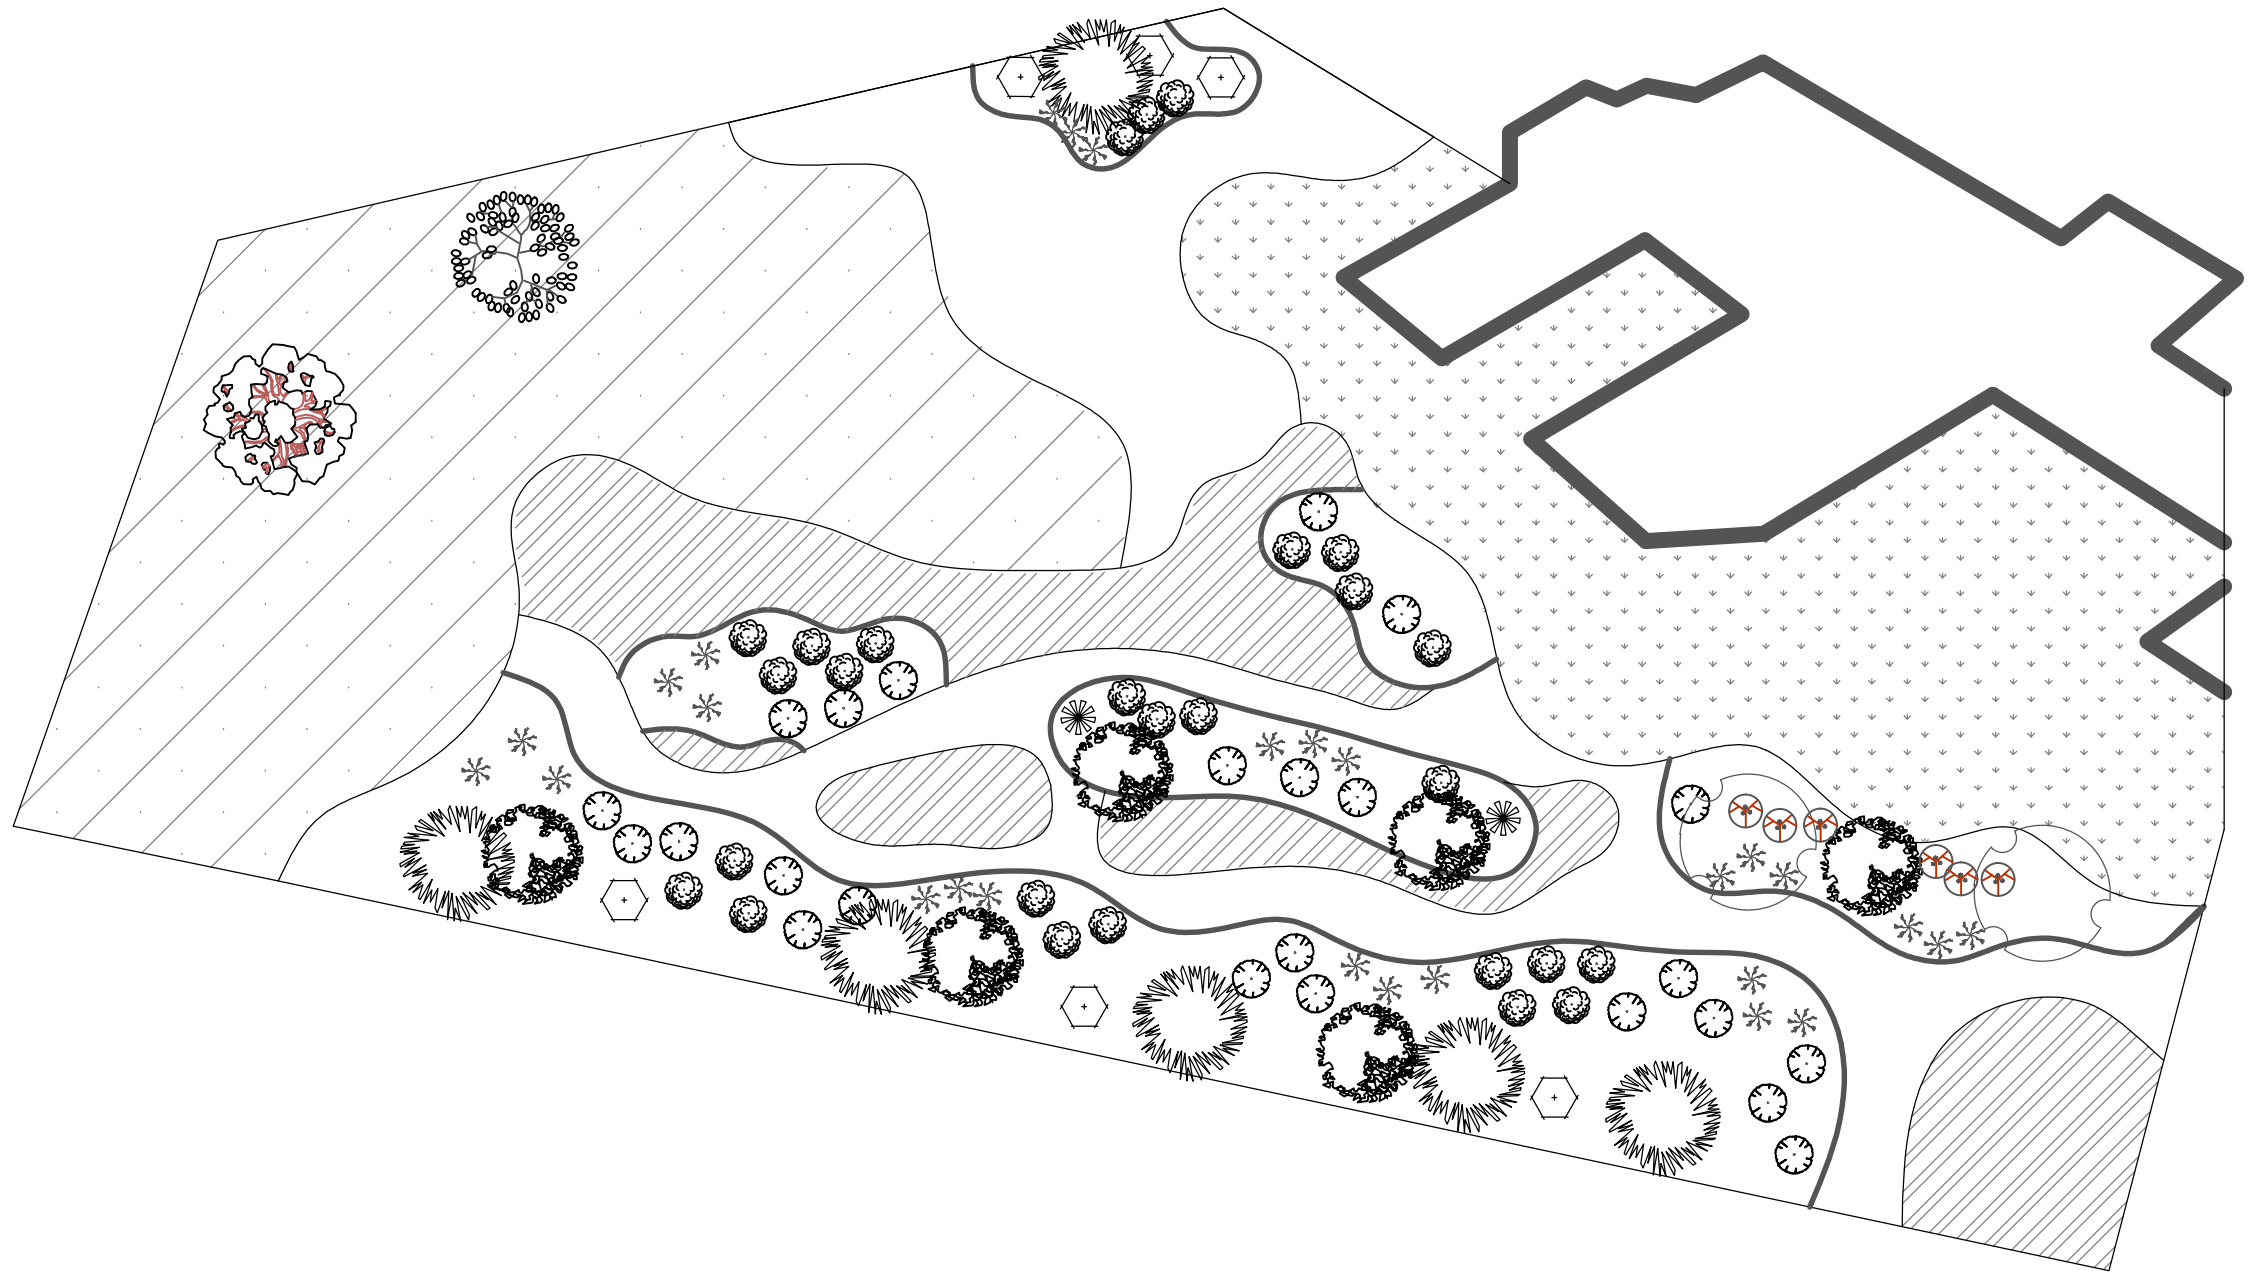

| PLANTING LIST | | |
|---|----------------------------|-----------------------------------|
| Symbol | Botanical Name | Common Name |
|  | RED OAK | QUERCUS RUBRA |
|  | ARIZONA CYPRESS 'BLUE ICE' | CUPRESSUS ARIZONICA |
|  | PECAN | CARYA ILLINOINENSIS |
|  | TEXAS REDBUD | CERCIS CANADENSIS VAR. TEXENSIS |
|  | LOROPETALUM | LOROPETALUM CHINENSIS VAR. RUBRUM |
|  | BUTTERFLY BUSH | Buddleja Davidii |
|  | POSSUMHAW HOLLY | Ilex Decidua |
|  | ARTEMESIA | ARIZONA CYPRESS 'BLUE ICE' |
|  | GULF MUHLY/PINK MUHLY | Muhlenbergia capillaris |
|  | SALVIA | SALVIA GREGGII |
|  | PRIDE OF BARBADOS | CAESALPINIA PULCHERRIMA |
|  | YELLOW BELLS | POSADA ESPERANZA |
|  | RUSSIAN SAGE | PEROVSKIA ATRIPLICIFOLIA |
|  | ZOYSIA SOD | |
|  | DRY CREEK BED | |
|  | DECOMPOSED GRANITE | |
|  | NATIVE AREA | |

Landscape Concept Plan

North

Scale: 1/16" = 1'0"