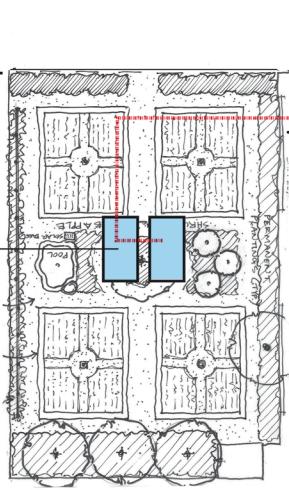

Smartville Plant Kingdom

Underground
Rainwater
Storage

Cycads

Conifers

Ginkgo

Mosses

Ferns

Club Mosses

Flowering Plants

Water System

at Enota Multiple Intelligences Academy

20, 5, and .5 Micron Filter Cartridges

UV Filter
PUMP

Above Ground
Rainwater Storage

Filtered Water
to Landscape

scale: 1 inch=10 feet

School ENTRANCE WAY